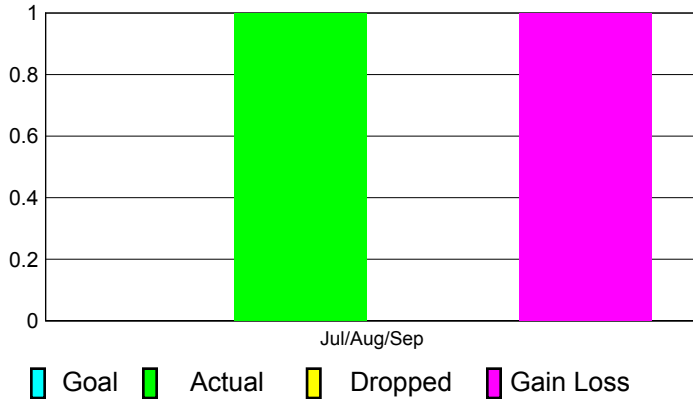

2012-2013 GMT Reports for District (or Undistricted) **District 356 F**

GMT: **BYEONG-DEOK KIM**

Location: **REPUBLIC OF KOREA**

GMT CA: **5**

CLUBS

Club Results
2012-2013

Clubs
2011-2012

Month	New Club Goal	Actual New Clubs	Actual Dropped Clubs	Gain/Loss of Clubs	Gain/Loss of Clubs
Jul/Aug/Sep		1	0	1	3
Totals		1	0	1	3

Club Results 2012-2013

Goal, New, Dropped, Gain/Loss

Comparison of Club Gain/Loss

Current Year Compared to the Previous Year

YTD Status Quo Clubs 2012-2013

Status Quo Clubs Compared to Status Quo Members

MEMBERSHIP