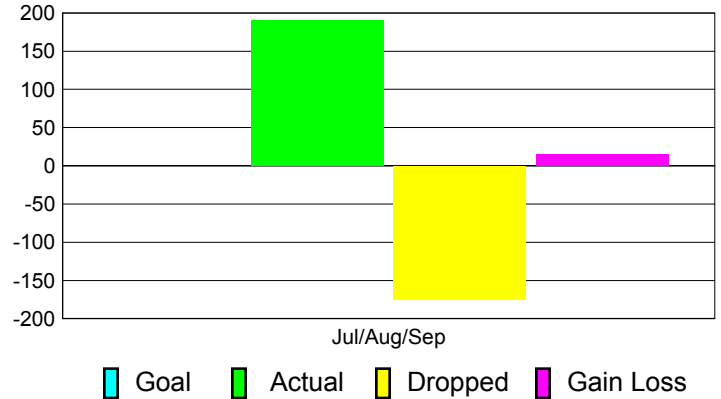

Membership Results 2012-2013

Goal, New, Dropped, Gain/Loss

Comparison of Membership Gain/Loss

Current Year Compared to the Previous Year