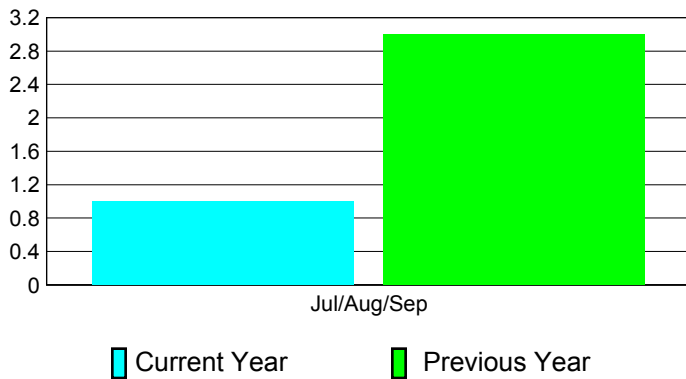

2012-2013 GMT Reports for District (or Undistricted) **District 356 F**

GMT: **BYEONG-DEOK KIM**

Location: **REPUBLIC OF KOREA**

GMT CA: **5**

CLUBS

Club Results
2012-2013

Clubs
2011-2012

Month	New Club Goal	Actual New Clubs	Actual Dropped Clubs	Gain/Loss of Clubs	Gain/Loss of Clubs
Jul/Aug/Sep		1	0	1	3
Totals		1	0	1	3

Club Results 2012-2013

Goal, New, Dropped, Gain/Loss

Comparison of Club Gain/Loss

Current Year Compared to the Previous Year

YTD Status Quo Clubs 2012-2013

Status Quo Clubs Compared to Status Quo Members

MEMBERSHIP