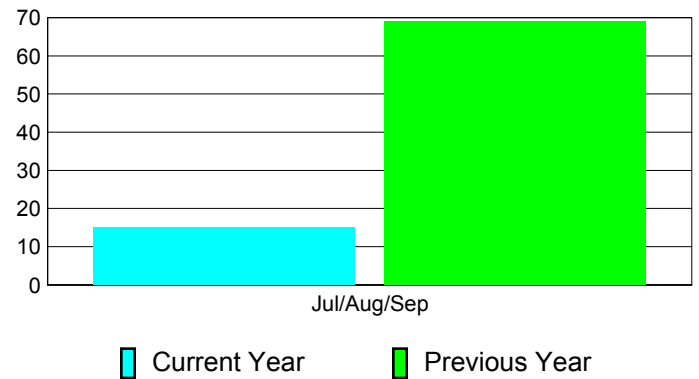

Membership Results
2012-2013

Membership
2011-2012

Month	Net Memb Goal	Actual New Memb	Actual Dropped Memb	Gain/Loss of Memb	Gain/Loss of Memb
Jul/Aug/Sep		190	-175	15	69
Totals		190	-175	15	69

Membership Results 2012-2013

Goal, New, Dropped, Gain/Loss

Comparison of Membership Gain/Loss

Current Year Compared to the Previous Year

Gender Comparison 2012-2013

Jul/Aug/Sep

Male Female